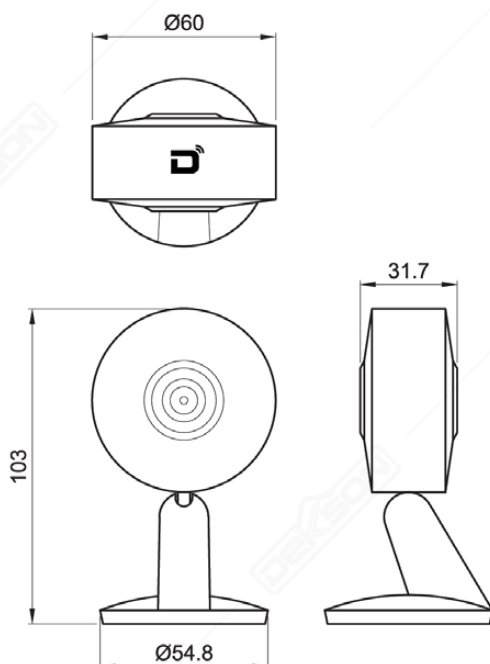

SMART INDOOR STATIC CAM

App

2K Quad HD
Resolution

Night
Visibility

Motion
Sensor

2 Way
Audio

SPECIFICATIONS

Audio Output/Input	: Built-In Microphone/Speaker
Image Resolution	: 3MP (2560 x 1296)
Wireless	: 2.4 GHz (IEEE802.11b/g/n)
Operating Temp	: -20°C ~ 50°C
Input Voltage	: DC 5V/1A
Storage	: SD Card Max. 128GB, Cloud Storage
IR Distance	: Night Visibility up to 10 m
Alarm Trigger	: PIR Detection