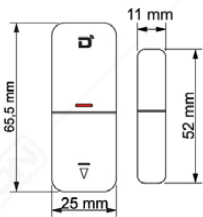

SPECIFICATIONS

Input Voltage	: AC220V/DC5V 2A
Static Current	: ≤40mA
Alarm Current	: ≤300mA
Built-in Battery	: 3.7V/300mAH
WiFi Standard	: 802.11 b/g/n
Alarm Indication	: Red LED
Radio Frequency	: 433 MHz
Working Temperature	: -10°C ~ +50°C
Humidity	: ≤85%