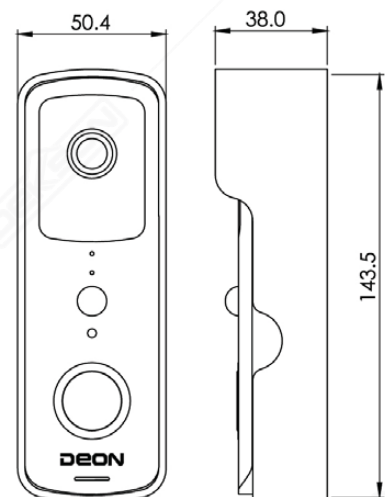

Audio Output/Input	: Built-In Microphone/Speaker
Image Resolution	: 3MP (1984x1488)
Wireless	: 2.4G WIFI (IEEE802.11b/g/n)
Operating Temp	: -20°C ~ 50°C
Battery Power	: 4800mAh rechargeable Li batteries
Storage	: SD Card (Max.128GB)
IR Distance	: Night Visibility up to 10m
Alarm Trigger	: Button Triggering, PIR Detection
View Angle	: 130° Wide
Stand-by Time	: 6 Months
Working Time	: 1-2 months (varies based on settings, usage & temperature)

SPECIFICATIONS

Audio Output/Input :	Built-In Microphone/Speaker
Image Resolution	: 2MP (1920x1080)
Wireless	: 2.4G WIFI (IEEE802.11b/g/n)
Operating Temp	: -10°C ~ 50°C
Battery Power	: 5200mAh
Storage	: SD Card (Max.32GB)
IR Distance	: 3-5M
Alarm Trigger	: Button Triggering, PIR Detection
View Angle	: 155° Wide
Stand-by Time	: 3 Months
Working Time	: 3 Weeks