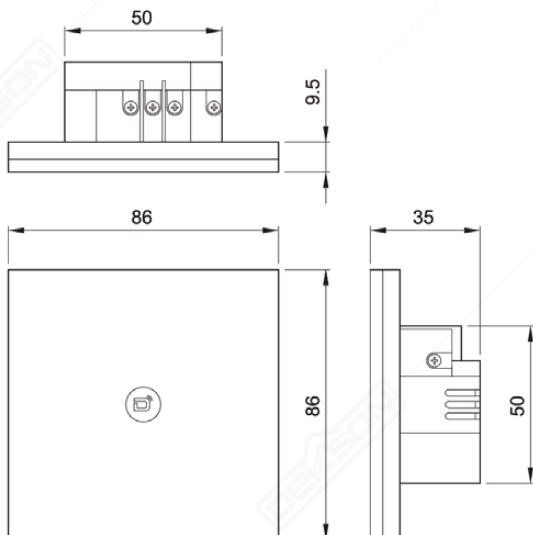

SMART GLASS SWITCH

App

Wall Mounted

Time Schedule

Available Color :

SPECIFICATIONS

Power Supply	: 90V-250V AC 50/60Hz
Load Power	: 600W/Gang
Wireless	: 2.4GHz (IEEE802.11 b/g/n)
Operating Temp	: -20°C ~ 70°C
Wireless Consumption	: ≤ 0.2W
Working Humidity	: ≤ 95 %

Available Version : N-Option