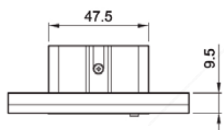

Available Color :

Socket UNI

Socket EU

SMART WALL SOCKET UNI & EU

App

Wall Mounted

Time Schedule

On/Off Switch

Socket UNI

SPECIFICATIONS

Power Supply	: 100V-240V AC 50/60Hz
Max. Current	: 16A 240V AC (EU) : 13A 240V AC (UNI)
Wireless	: 2.4GHz (IEEE802.11 b/g/n)
Operating Temp	: -20°C ~ 70°C
Wireless Consumption	: ≤ 0.2W
Working Humidity	: ≤ 95 %