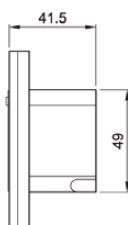

Wall Mounted

Time Schedule

On/Off Switch

Socket UNI

Socket EU

SPECIFICATIONS

Power Supply	: 100V-240V AC 50/60Hz
Max. Current	: 16A 240V AC (EU) : 13A 240V AC (UNI)
Wireless	: 2.4GHz (IEEE802.11 b/g/n)
Operating Temp	: -20°C ~ 70°C
Wireless Consumption	: ≤ 0.2W
Working Humidity	: ≤ 95 %