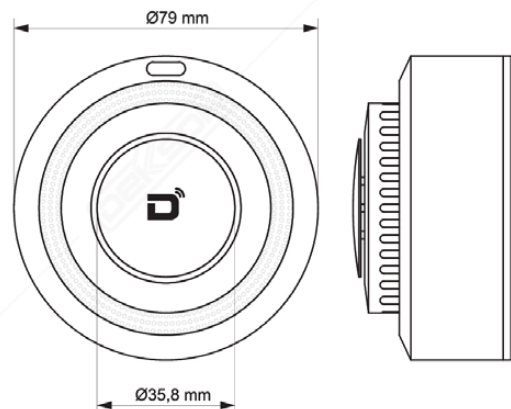

SMART SMOKE SENSOR

Available Color :

Black

App

Ceiling Mounted

Alarm

SPECIFICATIONS

Battery Power	: AAA 1,5V (2 pcs)
Static Current	: $\leq 15\mu\text{A}$
Wireless	: 2.4G WIFI (IEEE802.11b/g/n)
Alarm Current	: $\leq 220\text{mA}$
Low Power Undervolt	: $\leq 2.4\text{V}$
Alarm Sound Level	: 85dB/1m
Detecting Range	: 20m ²
Installation Method	: Ceiling Mounted
Working Temperature	: -10°C ~ 50°C
Working Humidity	: Max 95% RH