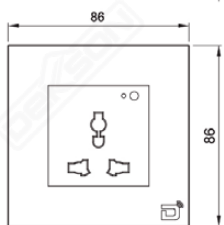

Available Color :

Socket UNI

Socket EU

SMART WALL SOCKET UNI & EU

App

Wall Mounted

Time Schedule

On/Off Switch

Socket UNI

SPECIFICATIONS

Power Supply	: 100V-240V AC 50/60Hz
Max. Current	: 16A 240V AC (EU) : 13A 240V AC (UNI)
Wireless	: 2.4GHz (IEEE802.11 b/g/n)
Operating Temp	: -20°C ~ 70°C
Wireless Consumption	: ≤ 0.2W
Working Humidity	: ≤ 95 %