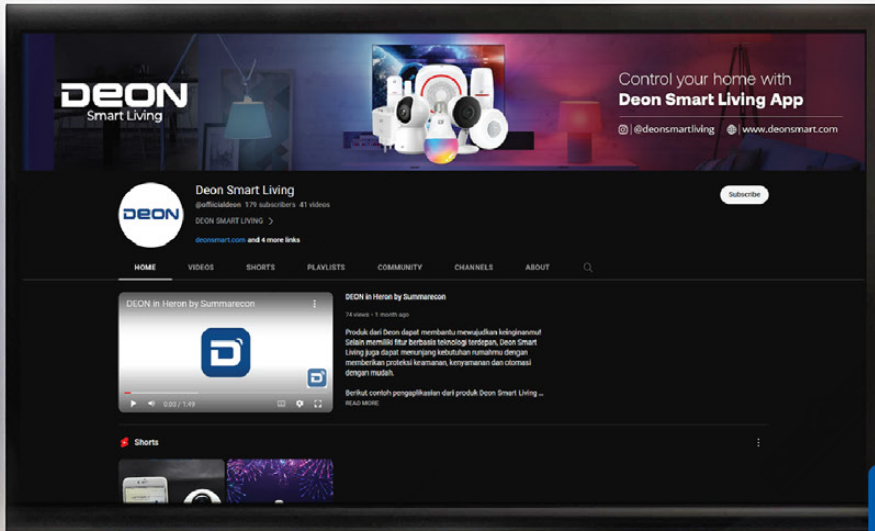

SMART HOME AUTOMATION

Smart Wall Socket EU

If : 6am o'clock
Then : Turn On The Smart Socket

Smart Indoor PTZ Cam

If : The Motion Detection On
Then : Turn On The Alarm

Smart IR Remote

If : The Door Open
Then : Turn on AC

How Does **Automation** Work?

Home automation is a network of hardware, communication and electronic interfaces that work to integrate everyday devices with one another via the Internet. Each device has sensors and is connected through WiFi so you can manage them from your smartphone or tablet whether you're at home or miles away. This allows you to turn on the lights, lock the front door or even turn down the heat, no matter where you are.