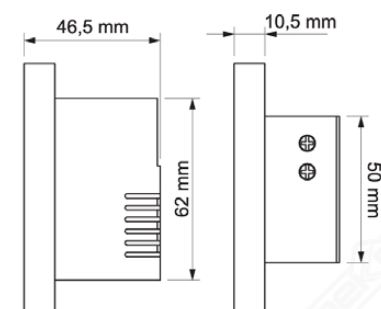

SMART WALLPAD 4"

Can be synchronized with
Smart Video Doorbell

App

HD Screen

Interroom
Function

Multi Touch
Screen

Easy
Installation

Motion
Sensor

SPECIFICATIONS

- Input Voltage : 100-240V AC, 50/60Hz
- Support : Wi-Fi/Bluetooth/Zigbee
- RAM : 1GB
- ROM : 8GB
- Light Sensor : Automatically adjust the screen
  brightness according to surroundings