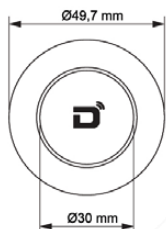

SPECIFICATIONS

Input Voltage	: AC220V/DC5V 2A
Static Current	: ≤40mA
Alarm Current	: ≤300mA
Built-in Battery	: 3.7V/300mAH
WiFi Standard	: 802.11 b/g/n
Alarm Indication	: Red LED
Radio Frequency	: 433 MHz
Working Temperature	: -10°C ~ +50°C
Humidity	: ≤85%