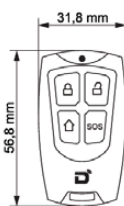

SPECIFICATIONS

Input Voltage	: AC220V/DC5V 2A
Static Current	: ≤40mA
Alarm Current	: ≤300mA
Built-in Battery	: 3.7V/300mAH
WiFi Standard	: 802.11 b/g/n
Alarm Indication	: Red LED
Radio Frequency	: 433 MHz
Working Temperature	: -10°C ~ +50°C
Humidity	: ≤85%