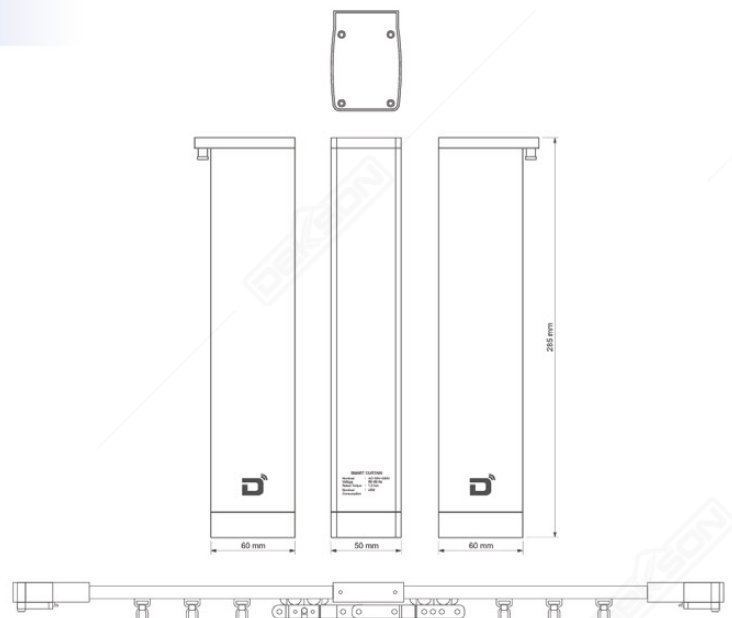

Available Length :

2.2m 3.2m 4.2m 5.2m

SMART CURTAIN

App

Manual Operation

Super Silent

Smooth Running

Easy Installation

Time Schedule

SPECIFICATIONS

Input Voltage	: AC85-260V
Rated Torque	: 1.2 NM
Load	: <50kg
Nominal Consump	: 45W
IP	: IP20