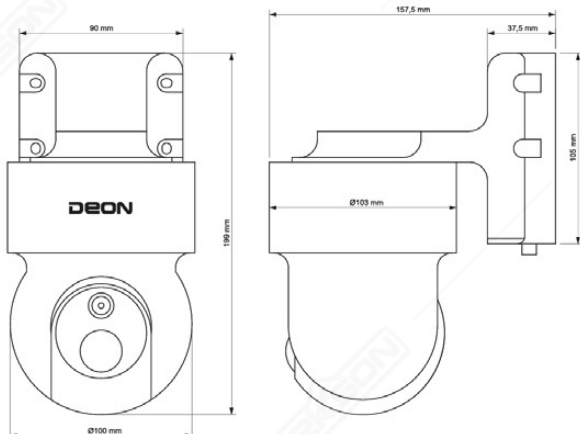

SPECIFICATIONS

Audio Output/Input : Built-In Microphone/Speaker

Image Resolution : 5MP (2880 x 1600)

Wireless : 2.4 GHz & 5GHz Wi-Fi
(IEEE802.11b/g/n/ax)

Operating Temp : -20°C ~ 50°C

Input Voltage : DC 12V/1A

Storage : SD Card Max. 256GB,
Cloud Storage

IR Distance : Night Visibility up to 10m

Alarm Trigger : Intelligent Motion &
Sound Detection

IP Rating : IP65

Power Consump : Max. 4.5W