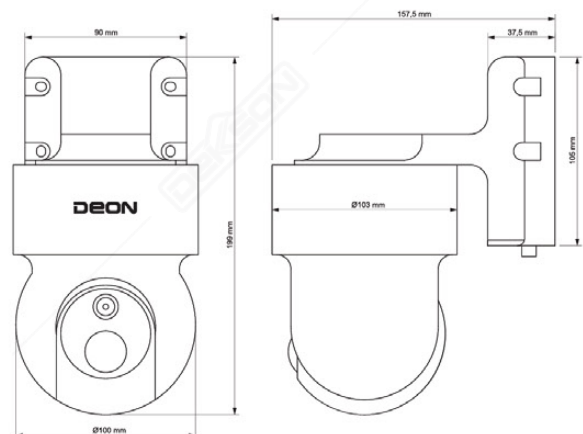

SPECIFICATIONS

- Audio Output/Input : Built-In Microphone/Speaker
- Image Resolution : 5MP (2592 x 1944)
- Wireless : 2.4G WIFI (IEEE802.11b/g/n)
- Operating Temp : -20°C ~ 50°C
- Battery Power : 9600mAh Rechargeable Li Batteries
- Storage : SD Card Max. 256GB, Cloud Storage
- IR Distance : Night Visibility up to 30m
- Alarm Trigger : PIR Detection
- Stand By Time : 6 Months
- Working Time : 1.5 - 3 months (varies based on settings, usage & temperature)