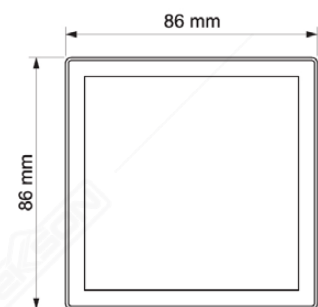

SMART WALLPAD 4"

Can be synchronized with
Smart Video Doorbell

App

HD Screen

Interroom
Function

Multi Touch
Screen

Easy
Installation

Motion
Sensor

SPECIFICATIONS

- Input Voltage : 100-240V AC, 50/60Hz
- Support : Wi-Fi/Bluetooth/Zigbee
- RAM : 1GB
- ROM : 8GB
- Light Sensor : Automatically adjust the screen
  brightness according to surroundings