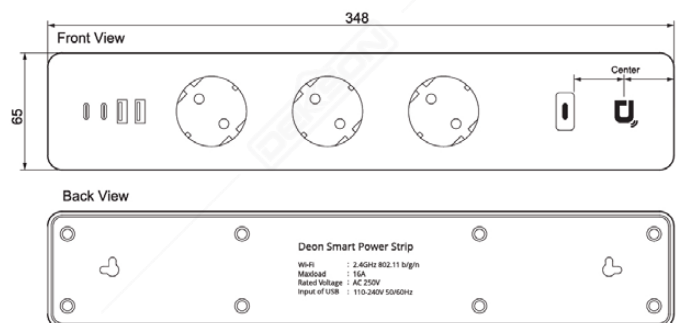

SMART POWER STRIP EU USB TYPE C

App

USB
Type C

Time
Schedule

SPECIFICATIONS

Power Supply : 250V AC

Input of USB : 110-240V ~ 50/60Hz

Max. Current : 3680W/16A

Wireless : 2.4GHz (IEEE802.11 b/g/n)

SMART HOME

A Smarter Way of Living

Available Length :

2.2m 3.2m 4.2m 5.2m

SMART CURTAIN

App

Manual Operation