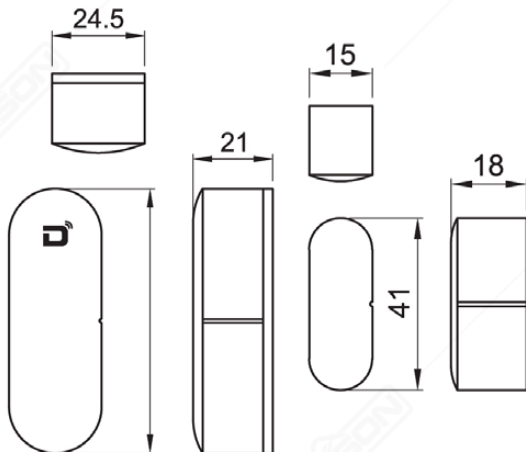

SPECIFICATIONS

Battery Power	: AAA 1.5V (2 pcs)
Standby Current	: $\leq 45\mu\text{A}$
Wireless	: 2.4G WIFI (IEEE802.11b/g/n)
Alarm Current	: $\leq 130\text{mA}$
Low Power Undervolt	: $\leq 2.4\text{V}$
Magnetic Control Distance	: $\leq 15\text{mm}$
Working Temperature	: $-10^{\circ}\text{C} \sim 50^{\circ}\text{C}$
Working Humidity	: Max 95% RH