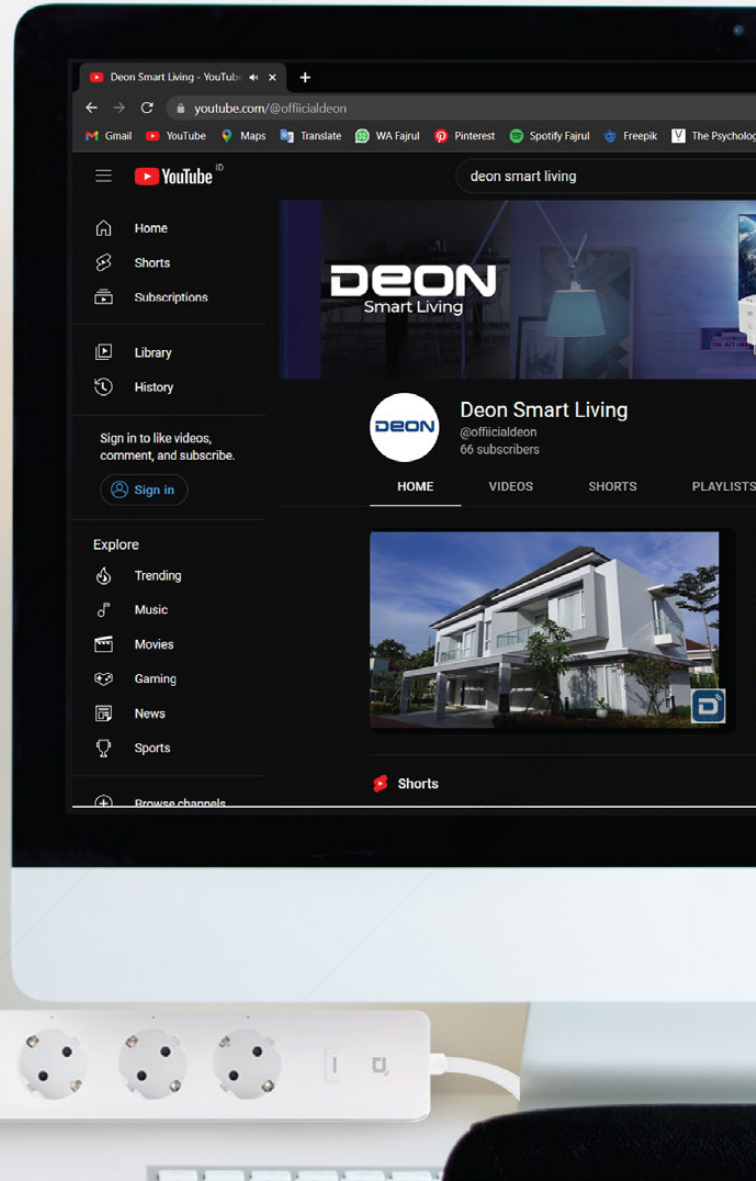

SMART ELECTRICAL

A Smarter Way of Living

SMART WALLPAD 6"

App

HD Screen

Multi Touch Screen

Auto Light Sensor

2 Way Communication