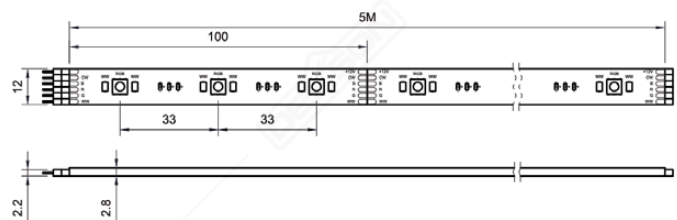

- Dimmable : Yes
- Length : 5m/Roll
- Power Consumption : 3W/m
- Input Voltage : AC 220 ~ 240V
- IP Rating : IP65
- Wireless : 2.4G WIFI
(IEEE802.11b/g/n)

SMART LED STRIP RGBWW

App

Multi Colors

Color Scene