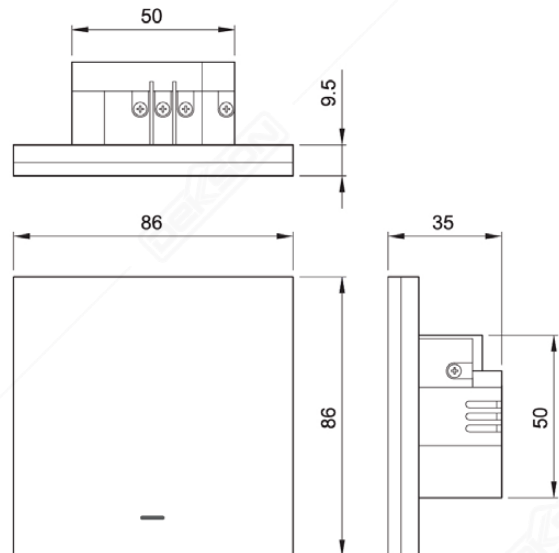

SMART WALL SWITCH

Available Color :

App

Wall Mounted

Time Schedule

SPECIFICATIONS

Power Supply	: 100-240V AC 50/60Hz
Load Power	: 500W/Gang
Wireless	: 2.4GHz (IEEE802.11 b/g/n)
Operating Temp.	: -20° ~ 70° C

Available Version : N-Option