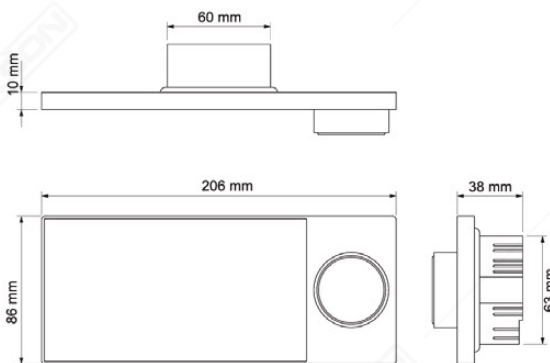

SPECIFICATIONS

Input Voltage	: 100~240V AC ,50/60Hz
Support	: Wi-Fi/Bluetooth/Zigbee
RAM	: 2GB
ROM	: 8GB
Operating Temp	: 0°~40° C
Working Humidity	: 5% to 90%RH non-condensing
Light Sensor	: Automatically adjust the screen brightness according to surroundings
Display	: 1440 x 720 resolution