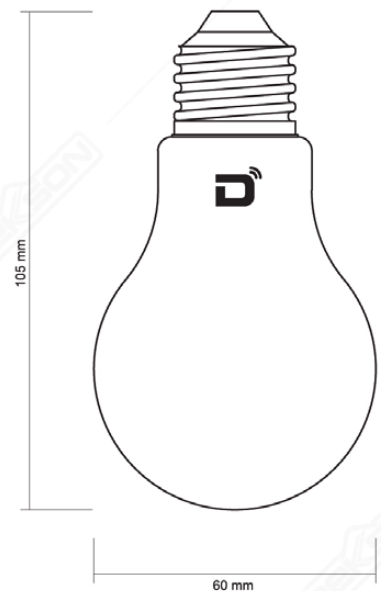

SPECIFICATIONS

Dimmable	: Yes
Base	: E27
Input Voltage	: AC220-240V
Frequency	: 50Hz
Wattage	: 4W
Color Temperature	: 2700K-6500K
Environment Temperature (°C)	: -20°C ~ 45°C

Front View