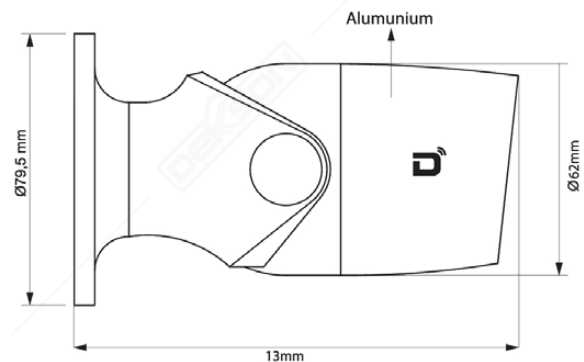

SMART OUTDOOR BULLET CAM

App

2K Quad HD Resolution

IP65

Wide Angle

Night Visibility

Motion Sensor

2 Way Audio

SPECIFICATIONS

Audio Output/Input : Built-In Microphone/Speaker

Image Resolution : 3MP (2560 x 1296)

Wireless : 2.4 GHz (IEEE802.11b/g/n)

Operating Temp : -20°C ~ 50°C

Input Voltage : Support DC 12V/1A

Storage : SD Card Max. 128Gb,
Cloud Storage

IR Distance : Night Visibillity up to 10 m

Alarm Trigger : PIR Detection