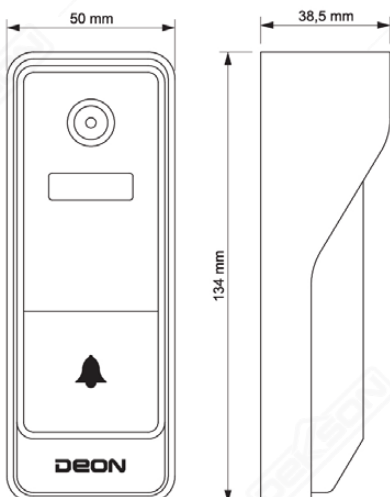

SPECIFICATIONS

Audio Output/Input	: Built-In Microphone/Speaker
Image Resolution	: 3MP (1984x1488)
Wireless	: 2.4G WIFI (IEEE802.11b/g/n)
Operating Temp	: -20°C ~ 50°C
Battery Power	: 4800mAh rechargeable Li batteries
Storage	: SD Card (Max.128GB)
IR Distance	: Night Visibility up to 10m
Alarm Trigger	: Button Triggering, PIR Detection
View Angle	: 130° Wide
Stand-by Time	: 6 Months
Working Time	: 1-2 months (varies based on settings, usage & temperature)