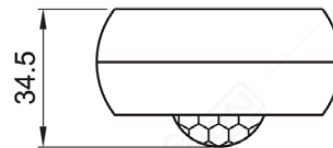

SPECIFICATIONS

USB Input Voltage	: DC 5V / 2A
Battery Power	: AAA 1,5V (2 pcs)
Stanby Current	: ≤ 75μA
Wireless	: 2.4G WIFI (IEEE802.11b/g/n)
Alarm Current	: ≤ 60mA
Low Power Undervolt	: ≤ 2.2 V
Detection Distance	: 6 M
Detection Angle	: 360° Ceiling-Installation
Installation Method	: Ceiling/Wall
Working Temperature	: -10° ~ 50° C
Working Humidity	: Max 95% RH