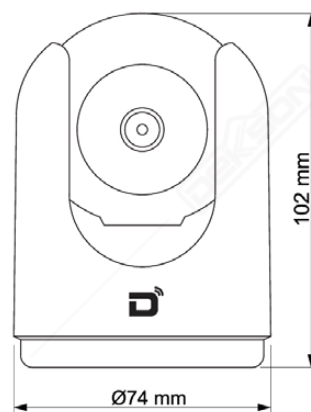

Night Visibility

2 Way Audio

SPECIFICATIONS

Audio Output/Input	: Built-In Microphone/Speaker
Image Resolution	: 5MP (2880 x 1600)
Wireless	: 2.4 GHz & 5GHz Wi-Fi (IEEE802.11b/g/n/ax)
Operating Temp	: -20°C ~ 50°C
Input Voltage	: Support DC 5V/1A
Storage	: SD Card Max. 256GB, Cloud Storage
IR Distance	: Night Visibility up to 10m
Alarm Trigger	: Intelligent Motion & Sound Detection

Audio Output/Input	: Built-In Microphone/ Speaker
Image Resolution	: 3MP (2560 x 1296)
Wireless	: 2.4 GHz (IEEE802.11/g/n)
Operation Temp	: -20°C ~ 50°C
Input Voltage	: Support DC 5V/1A
Storage	: SD Card Max. 128GB, Cloud Storage
IR	: Night Visibility
Alarm Trigger	: PIR Detection