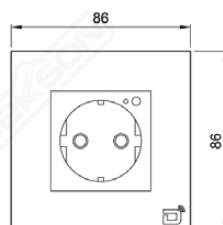

Available Color :

Socket UNI

Socket EU

SMART WALL SOCKET UNI & EU

App

Wall Mounted

Time Schedule

On/Off Switch

Socket EU

SPECIFICATIONS

Power Supply	: 100V-240V AC 50/60Hz
Max. Current	: 16A 240V AC (EU) : 13A 240V AC (UNI)
Wireless	: 2.4GHz (IEEE802.11 b/g/n)
Operating Temp	: -20°C ~ 70°C
Wireless Consumption	: ≤ 0.2W
Working Humidity	: ≤ 95 %