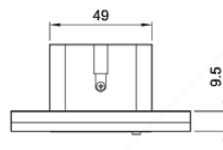

Available Color :

Socket UNI

Socket EU

SMART WALL SOCKET UNI & EU

App

Wall Mounted

Time Schedule

On/Off Switch

Socket EU

SPECIFICATIONS

Power Supply	: 100V-240V AC 50/60Hz
Max. Current	: 16A 240V AC (EU) : 13A 240V AC (UNI)
Wireless	: 2.4GHz (IEEE802.11 b/g/n)
Operating Temp	: -20°C ~ 70°C
Wireless Consumption	: ≤ 0.2W
Working Humidity	: ≤ 95 %