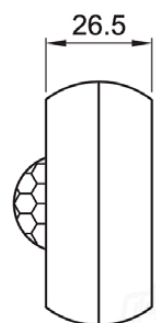

SPECIFICATIONS

USB Input Voltage	: DC 5V / 2A
Battery Power	: AAA 1,5V (2 pcs)
Stanby Current	: ≤ 75μA
Wireless	: 2.4G WIFI (IEEE802.11b/g/n)
Alarm Current	: ≤ 60mA
Low Power Undervolt	: ≤ 2.2 V
Detection Distance	: 6 M
Detection Angle	: 360° Ceiling-Installation
Installation Method	: Ceiling/Wall
Working Temperature	: -10° ~ 50° C
Working Humidity	: Max 95% RH