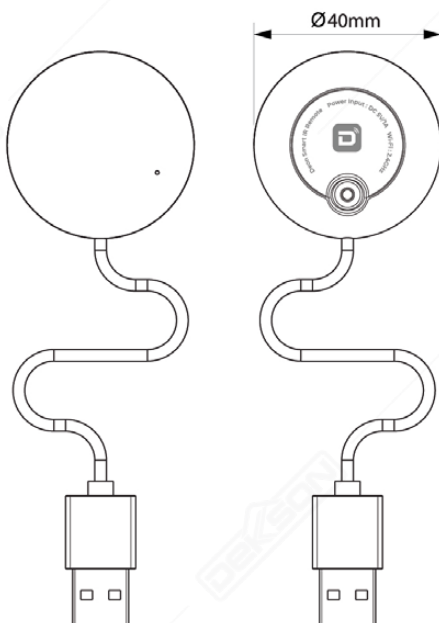

Wireless : 2.4GHz (IEEE802.11 b/g/n)

SMART HOME

A Smarter Way of Living

Available Length :

2.2m 3.2m 4.2m 5.2m

SMART CURTAIN

App

Manual Operation

Compatibility

360°
Detection

Time
Schedule

SPECIFICATIONS

Size	: Ø 40x14mm
Cable	: 1 Meter
Input Voltage	: DC 5V/1A
Wireless	: 2.4GHz
Infrared Frequency	: 38KHz
Infrared Range	: ≤12 Meters

DEON MICRO SD MEMORY CARD