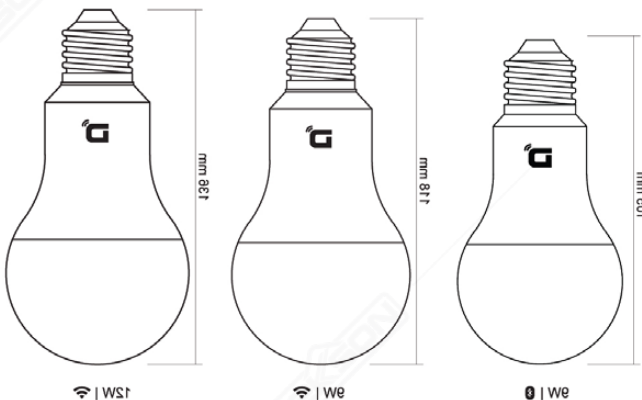

Dimmer

Time Schedule

Available Version :

9W & 12W

SPECIFICATIONS

Dimmable	: Yes
Base	: E27
Input Voltage	: AC220-240V
Frequency	: 50Hz
Wattage	: 9W BLE 9W 12W
Color Temperature	: 2700K-6500K + RGB
Environment Temperature (°C)	: -20°C ~ 45°C