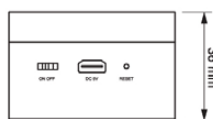

SPECIFICATIONS

Input Voltage	: AC220V/DC5V 2A
Static Current	: ≤40mA
Alarm Current	: ≤300mA
Built-in Battery	: 3.7V/300mAH
WiFi Standard	: 802.11 b/g/n
Alarm Indication	: Red LED
Radio Frequency	: 433 MHz
Working Temperature	: -10°C ~ +50°C
Humidity	: ≤85%