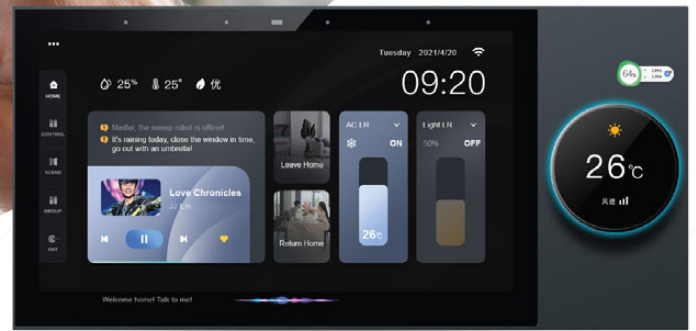

SMART ELECTRICAL

A Smarter Way of Living

SMART WALLPAD 6"

App

HD Screen

Multi Touch Screen

Auto Light Sensor

2 Way Communication