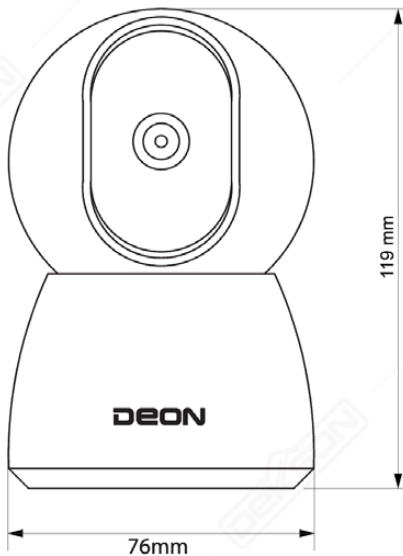

SMART SECURITY

A Smarter Way of Living

SMART INDOOR PTZ CAM

App

2.6K Ultra Clear Resolution

355° Detection

Motion Tracking

Motion Sensor

Night Visibility

2 Way Audio

SPECIFICATIONS

Audio Output/Input	: Built-In Microphone/Speaker
Image Resolution	: 5MP (2880 x 1600)
Wireless	: 2.4 GHz & 5GHz Wi-Fi (IEEE802.11b/g/n/ax)
Operating Temp	: -20°C ~ 50°C
Input Voltage	: Support DC 5V/1A
Storage	: SD Card Max. 256GB, Cloud Storage
IR Distance	: Night Visibility up to 10m
Alarm Trigger	: Intelligent Motion & Sound Detection