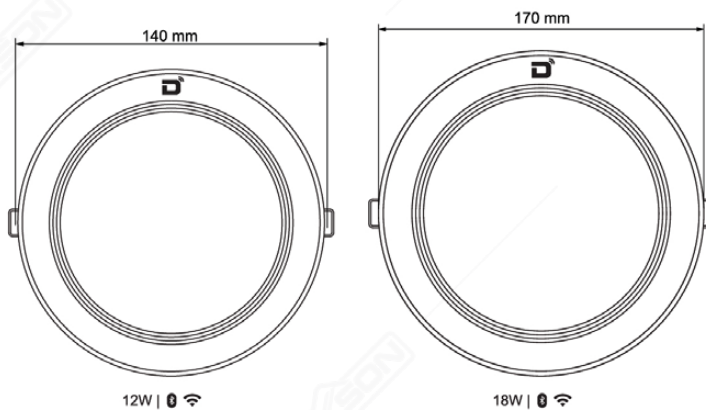

Dimmable	: Yes
Input Voltage	: AC170-265V
Frequency	: 50/60Hz
Wattage	: 12W | 18W
Support	: WIFI/BLE
Color Temperature	: 2700K-6500K + RGB
Environment	: -20°C ~ 45°C
Hole Size	: Ø 110-120
Temperature (°C)