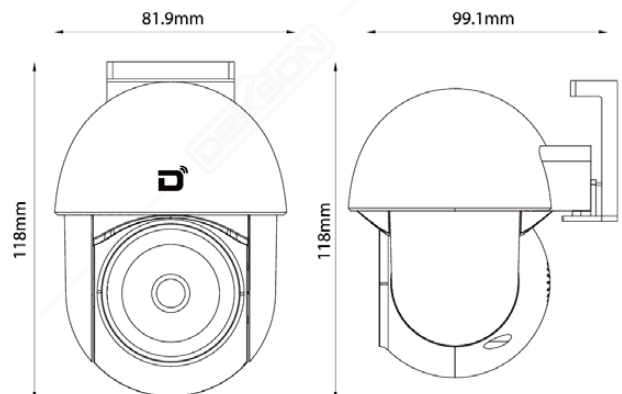

SPECIFICATIONS

- Audio Output/Input : Built-In Microphone/Speaker
- Image Resolution : 3MP (2304×1296)
- Wireless : 2.4G WIFI (IEEE802.11b/g/n)
- Operating Temp : -20°C ~ 50°C
- Input Voltage : DC 5V/1A
- Storage : SD Card Max.128GB, Cloud Storage
- IR : Night Visibility
- Alarm Trigger : Intelligent Motion Detection
- IP Rating : IP65