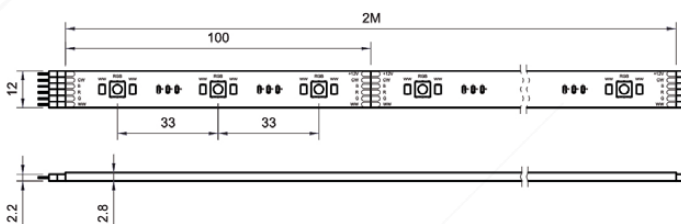

Dimmer

Music Visualizer

Time Schedule

**Adaptor to be ordered separately*

1A = 2m - 4m LED Strip
4A = 4m - 10m LED Strip

SPECIFICATIONS

Dimmable	: Yes
Length	: 2m/Roll
Power Consumption	: 3W/m
Input Voltage	: AC 220 ~ 240V
IP Rating	: IP65
Wireless	: 2.4G WIFI (IEEE802.11b/g/n)