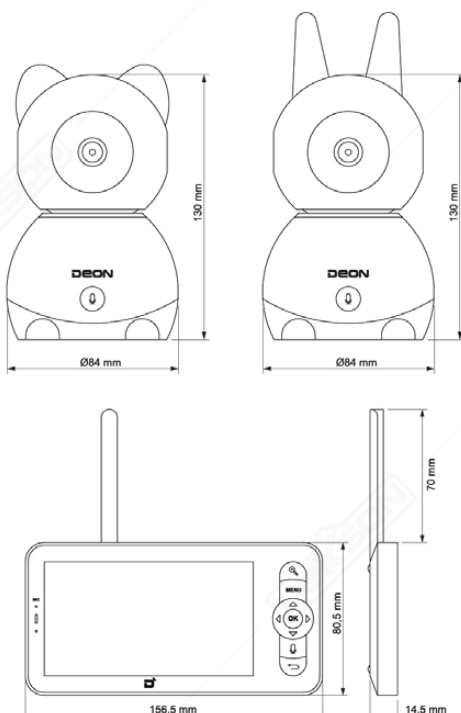

SPECIFICATIONS

SMART BABY CAM

- Audio Output/Input : Built-In Microphone/Speaker
- Image Resolution : 3MP (2304x1296)
- Wireless : 2.4G WIFI (IEEE802.11b/g/n)
- Input Voltage : DC 5V/1A
- Storage : SD Card (Max.128GB), Cloud Storage
- IR : Night Visibility
- Alarm Trigger : Motion/Noise/Crying Detection

MONITOR

- Image Resolution : 720P (1280x720)
- Intercom : Two-Way Communication
- Power : 3000mAh Rechargeable Li Batteries
- Storage : SD Card Max.128GB
- Transmission Distance : up to 200m (No Obstacle)